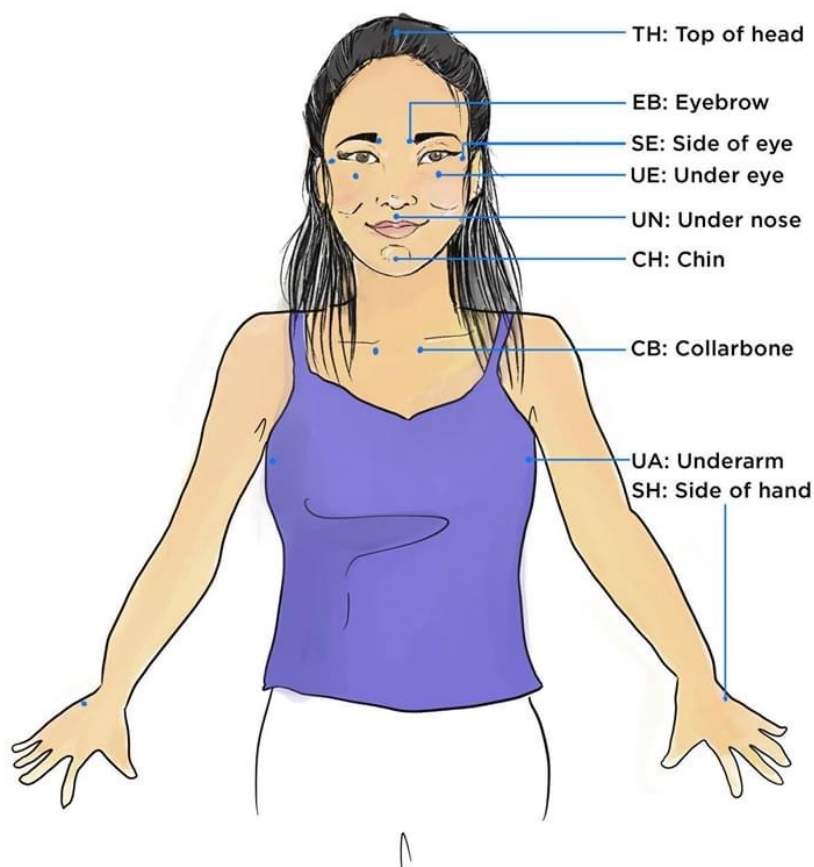

EFT Tapping Points

© Lois Kugler 2022

Top of the head – TH (center of the head)

Eyebrow – EB (at the center, beginning of the brow)

Side of eye – SE (outer end of the eyebrow)

Under the eye – UE (center of bone)

Under the nose – UN (in the center)

Chin – CH (in the center)

Collar bone – CB (start at the indentation at the base of the neck, move down about 1 inch and then to the indentation on either side – this is the spot)

Under the arm – UA (about a hands length below the armpit)

Art by Rukmini Poddar